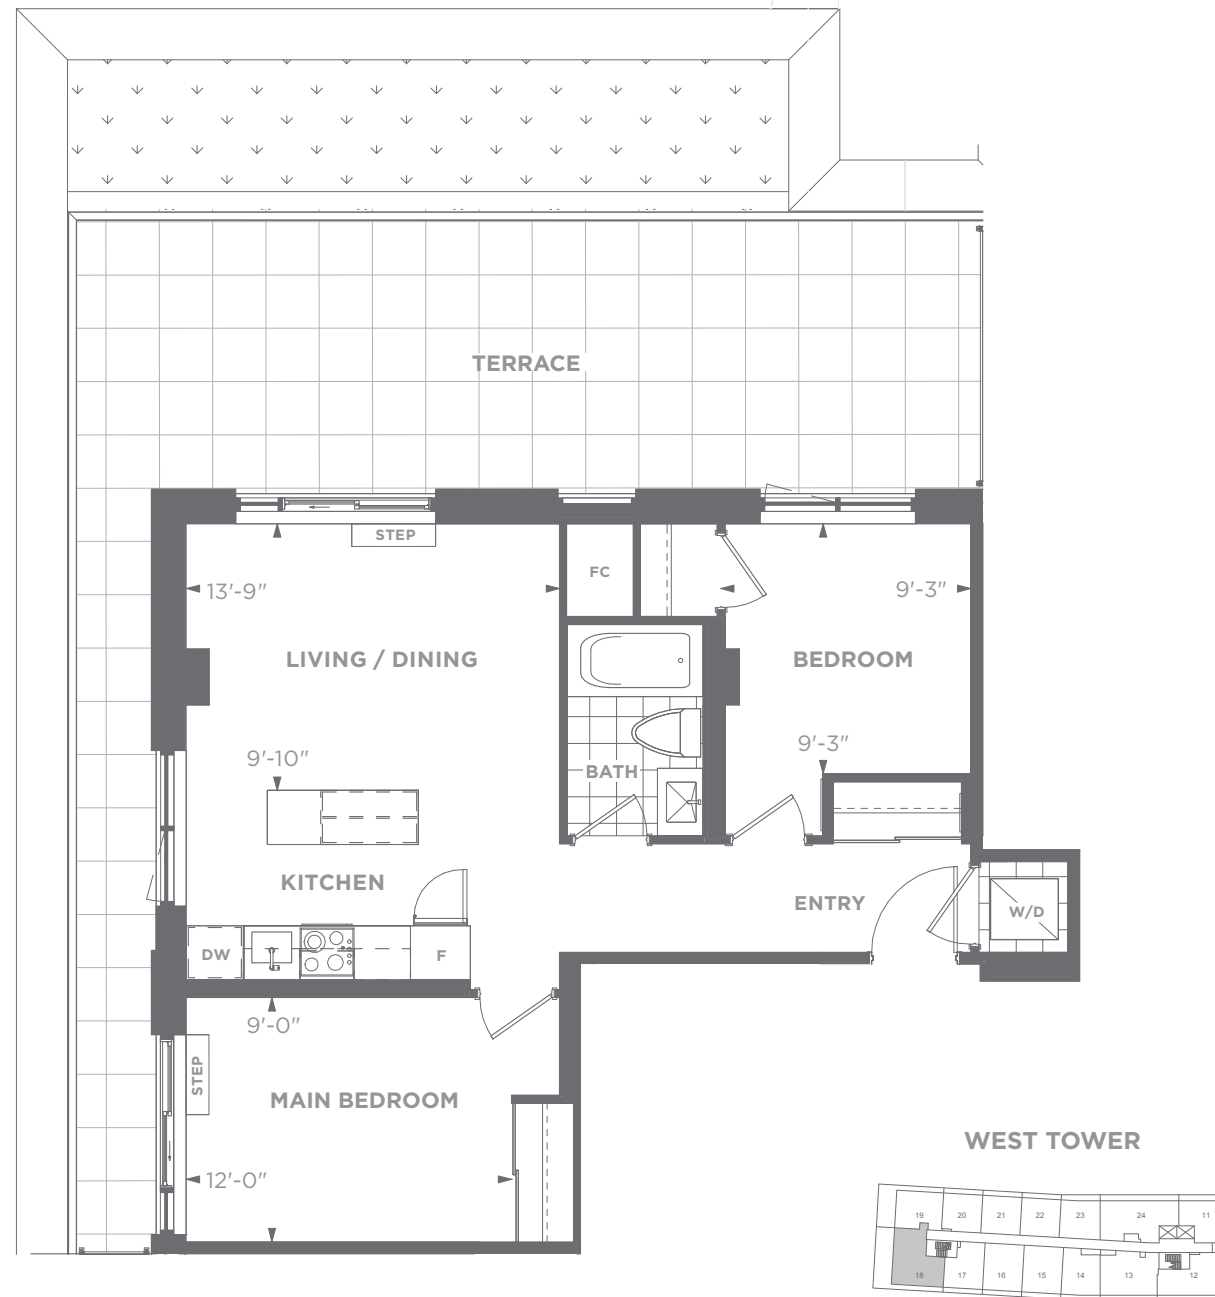

## WEST TOWER CONDO SUITES

7-T

2 Bedroom

Suite Area: 733 sq. ft.

Outdoor Area: 416 sq. ft.

Total Area: 1,149 sq. ft.

WHOLE LIFE  
CARBON IMPACT

**62.7**  
tonnes CO<sub>2</sub>

Daniels  
love where you live™

LEVEL 11

All areas and stated room dimensions are approximate. Note: Actual usable floor space may vary from the stated floor area. Floor area is measured in accordance with the HCRA directive on floor area calculations. Size and location of windows may vary. The purchaser acknowledges that the actual unit purchased may be a reversed layout to the plan shown. Illustration is artist's concept. E. & O. E. Outdoor area will vary depending on suite location within the building. Please speak with a Sales Representative for details.