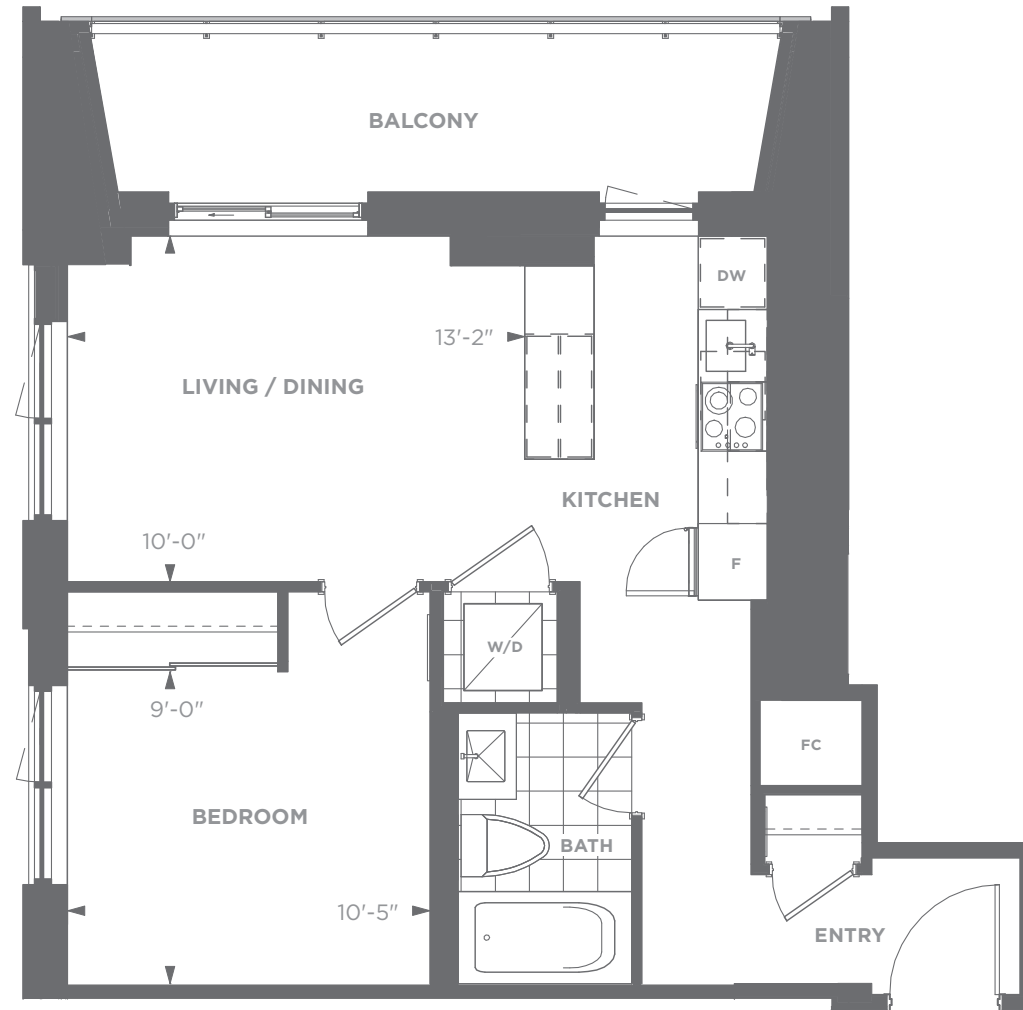

Daniels MPV2

An EcoUrban Community

EAST TOWER CONDO SUITES

5-A

1 Bedroom
Suite Area: 576 sq. ft.
Outdoor Area: 93 sq. ft.
Total Area: 669 sq. ft.

WHOLE LIFE
CARBON IMPACT

49.3
tonnes CO₂

Daniels
love where you live™

LEVEL 11
SUITE AREA: 576 sq. ft.
OUTDOOR AREA: 150 sq. ft.
TOTAL AREA: 726 sq. ft.

EAST TOWER

LEVEL 11

LEVEL 12-14

All areas and stated room dimensions are approximate. Note: Actual usable floor space may vary from the stated floor area. Floor area is measured in accordance with the HCRA directive on floor area calculations. Size and location of windows may vary. The purchaser acknowledges that the actual unit purchased may be a reversed layout to the plan shown. Illustration is artist's concept. E. & O. E. Outdoor area will vary depending on suite location within the building. Please speak with a Sales Representative for details.