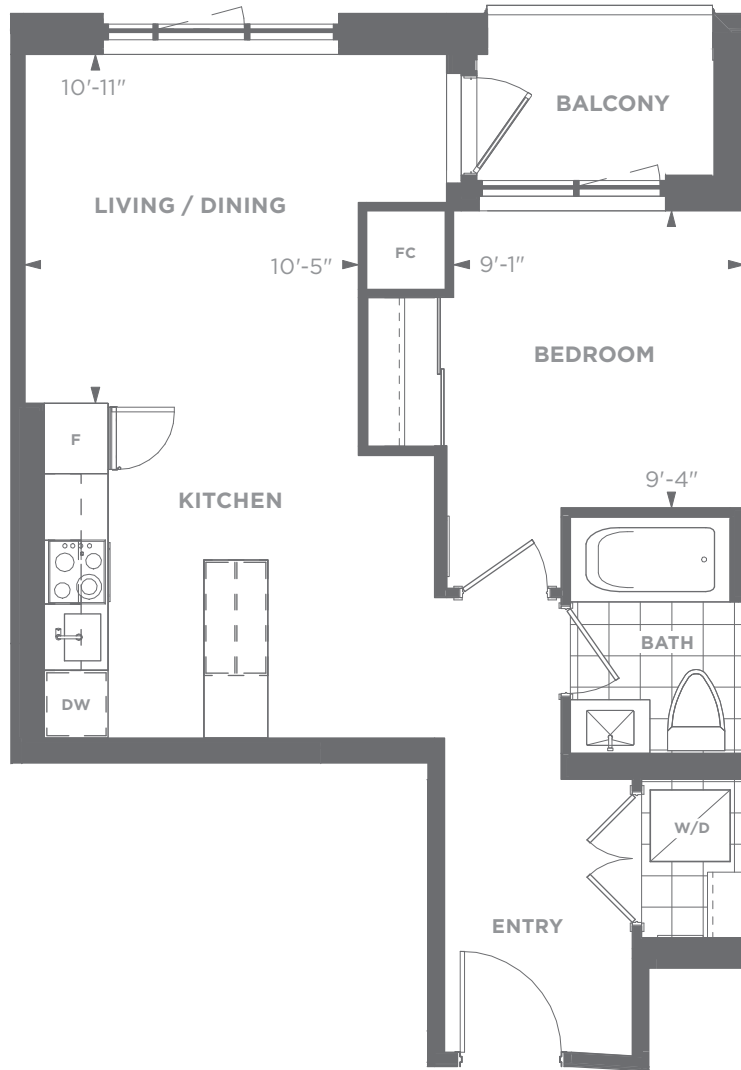

Daniels MPV2

An **EcoUrban** Community

WEST TOWER CONDO SUITES

31-A

1 Bedroom
Suite Area: 615 sq. ft.
Outdoor Area: 38 sq. ft.
Total Area: 653 sq. ft.

WHOLE LIFE
CARBON IMPACT
52.6
tonnes CO₂

Daniels
love where you live™

LEVEL 2
SUITE AREA: 615 sq. ft.
OUTDOOR AREA: 35 sq. ft.
TOTAL AREA: 650 sq. ft.

All areas and stated room dimensions are approximate. Note: Actual usable floor space may vary from the stated floor area. Floor area is measured in accordance with the HCRA directive on floor area calculations. Size and location of windows may vary. The purchaser acknowledges that the actual unit purchased may be a reversed layout to the plan shown. Illustration is artist's concept. E. & O. E. Outdoor area will vary depending on suite location within the building. Please speak with a Sales Representative for details.