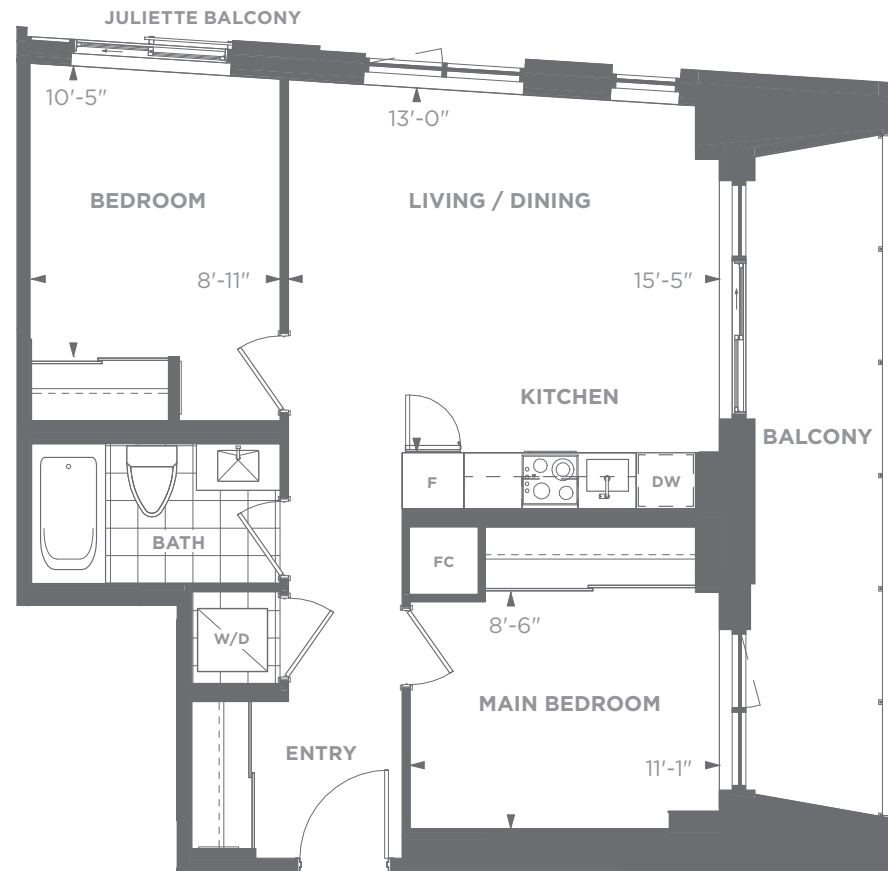

Daniels MPV2

An EcoUrban Community

EAST TOWER CONDO SUITES

20-A

2 Bedroom
Suite Area: 722 sq. ft.
Outdoor Area: 116 sq. ft.
Total Area: 838 sq. ft.

WHOLE LIFE
CARBON IMPACT

61.8
tonnes CO₂

Daniels
love where you live™

LEVEL 4
SUITE AREA: 722 sq. ft.
OUTDOOR AREA: 153 sq. ft.
TOTAL AREA: 875 sq. ft.

All areas and stated room dimensions are approximate. Note: Actual usable floor space may vary from the stated floor area. Floor area is measured in accordance with the HCRA directive on floor area calculations. Size and location of windows may vary. The purchaser acknowledges that the actual unit purchased may be a reversed layout to the plan shown. Illustration is artist's concept. E. & O. E. Outdoor area will vary depending on suite location within the building. Please speak with a Sales Representative for details.