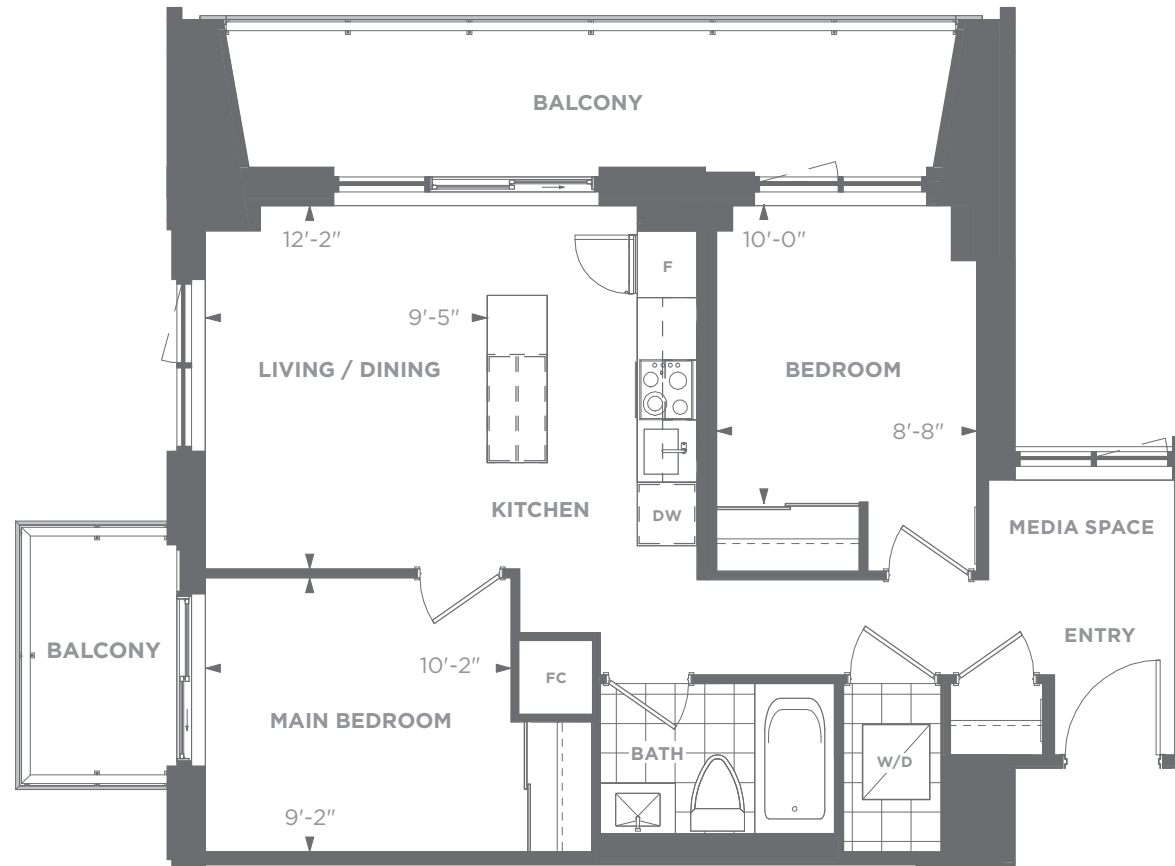

Daniels MPV2

An EcoUrban Community

EAST TOWER CONDO SUITES

14-A

2 Bedroom
Suite Area: 722 sq. ft.
Outdoor Area: 154 sq. ft.
Total Area: 876 sq. ft.

WHOLE LIFE
CARBON IMPACT

61.8
tonnes CO₂

Daniels
love where you live™

LEVEL 4
SUITE AREA: 722 sq. ft.
OUTDOOR AREA: 217 sq. ft.
TOTAL AREA: 939 sq. ft.

All areas and stated room dimensions are approximate. Note: Actual usable floor space may vary from the stated floor area. Floor area is measured in accordance with the HCRA directive on floor area calculations. Size and location of windows may vary. The purchaser acknowledges that the actual unit purchased may be a reversed layout to the plan shown. Illustration is artist's concept. E. & O. E. Outdoor area will vary depending on suite location within the building. Please speak with a Sales Representative for details.