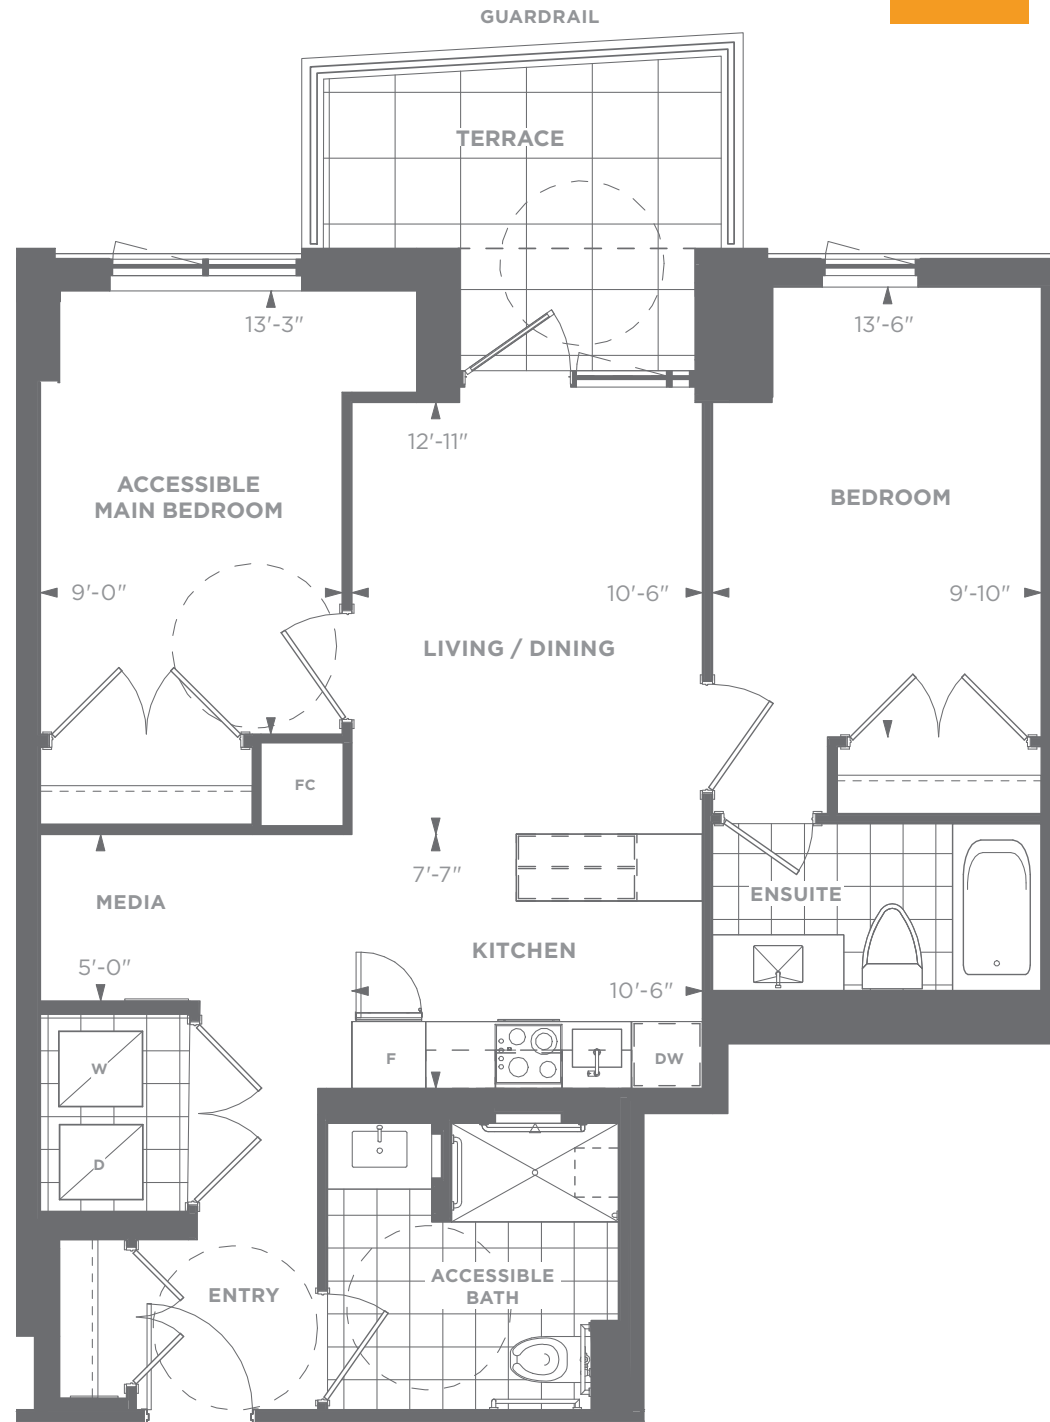

## WEST TOWER CONDO SUITES

### 50-T (ADP)

2 Bedroom  
Suite Area: 922 sq. ft.  
Outdoor Area: 106 sq. ft.  
Total Area: 1028 sq. ft.

WHOLE LIFE  
CARBON IMPACT

**78.9**  
tonnes CO<sub>2</sub>

Daniels  
love where you live™

ACCESSIBILITY  
DESIGNED

All areas and stated room dimensions are approximate. Note: Actual usable floor space may vary from the stated floor area. Floor area is measured in accordance with the HCRA directive on floor area calculations. Size and location of windows may vary. The purchaser acknowledges that the actual unit purchased may be a reversed layout to the plan shown. Illustration is artist's concept. E. & O. E. Outdoor area will vary depending on suite location within the building. Please speak with a Sales Representative for details.