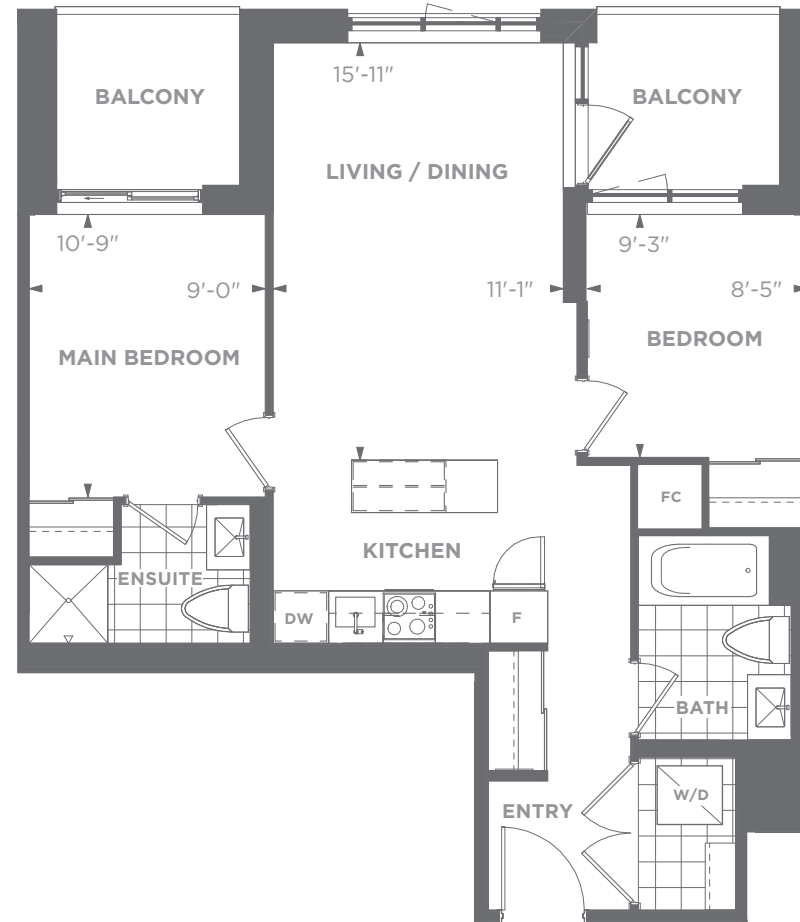

Daniels MPV2

An EcoUrban Community

EAST TOWER CONDO SUITES

25-A

2 Bedroom

Suite Area: 788 sq. ft.

Outdoor Area: 94 sq. ft.

Total Area: 882 sq. ft.

WHOLE LIFE
CARBON IMPACT

67.4
tonnes CO₂

Daniels
love where you live™

LEVEL 2
SUITE AREA: 788 sq. ft.
OUTDOOR AREA: 93 sq. ft.
TOTAL AREA: 881 sq. ft.

All areas and stated room dimensions are approximate. Note: Actual usable floor space may vary from the stated floor area. Floor area is measured in accordance with the HCRA directive on floor area calculations. Size and location of windows may vary. The purchaser acknowledges that the actual unit purchased may be a reversed layout to the plan shown. Illustration is artist's concept. E. & O. E. Outdoor area will vary depending on suite location within the building. Please speak with a Sales Representative for details.