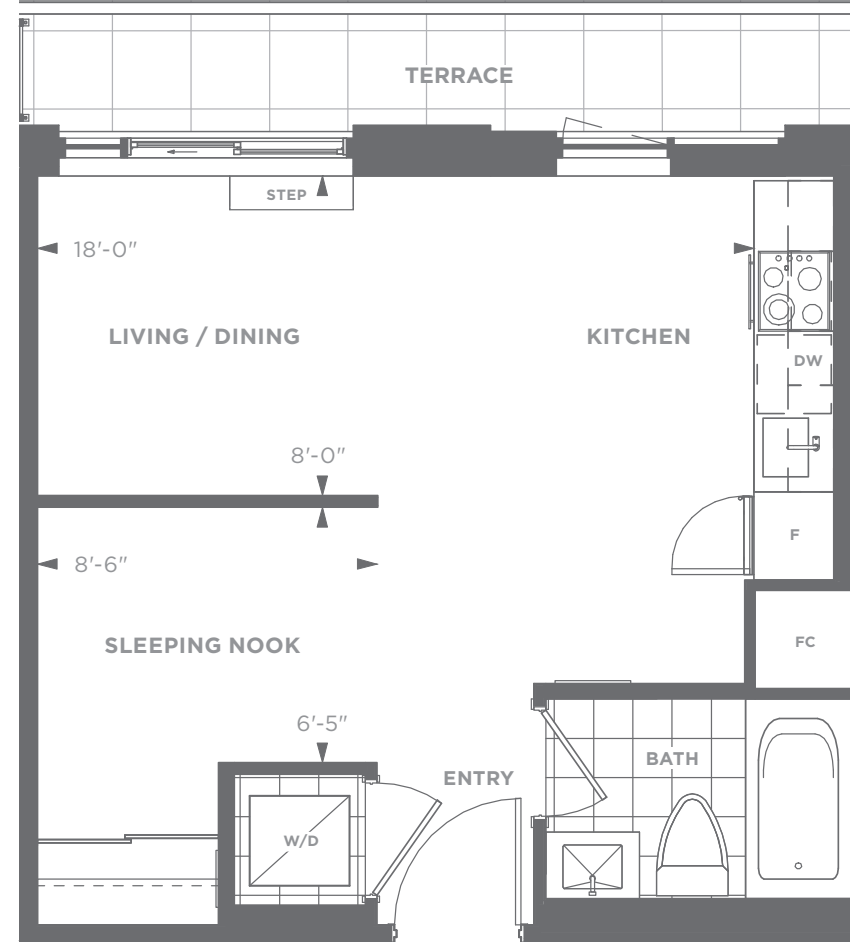

## WEST TOWER CONDO SUITES

### 10-T

Studio

Suite Area: 437 sq. ft.

Outdoor Area: 62 sq. ft.

Total Area: 499 sq. ft.

WHOLE LIFE  
CARBON IMPACT

**37.4**

tonnes CO<sub>2</sub>

Daniels  
love where you live™

WEST TOWER

LEVEL 11

All areas and stated room dimensions are approximate. Note: Actual usable floor space may vary from the stated floor area. Floor area is measured in accordance with the HCRA directive on floor area calculations. Size and location of windows may vary. The purchaser acknowledges that the actual unit purchased may be a reversed layout to the plan shown. Illustration is artist's concept. E. & O. E. Outdoor area will vary depending on suite location within the building. Please speak with a Sales Representative for details.