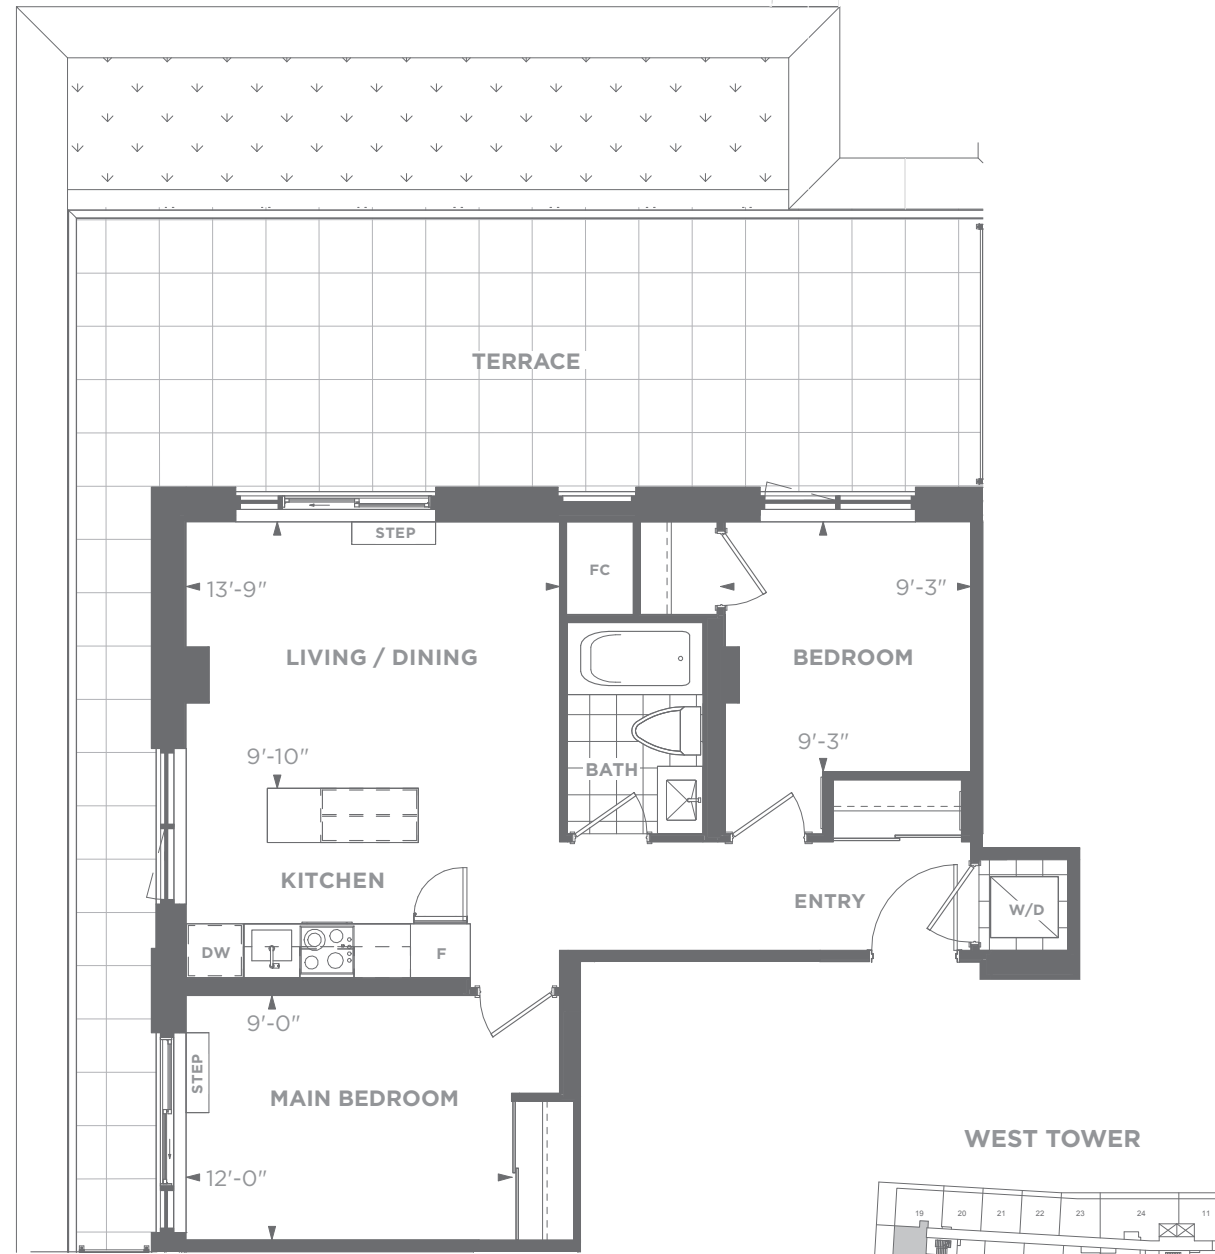

## WEST TOWER CONDO SUITES

7-T

2 Bedroom

Suite Area: 733 sq. ft.

Outdoor Area: 416 sq. ft.

Total Area: 1,149 sq. ft.

WHOLE LIFE  
CARBON IMPACT

**62.7**  
tonnes CO<sub>2</sub>

Daniels  
love where you live™

LEVEL 11

All areas and stated room dimensions are approximate. Note: Actual usable floor space may vary from the stated floor area. Floor area is measured in accordance with the HCRA directive on floor area calculations. Size and location of windows may vary. The purchaser acknowledges that the actual unit purchased may be a reversed layout to the plan shown. Illustration is artist's concept. E. & O. E. Outdoor area will vary depending on suite location within the building. Please speak with a Sales Representative for details.