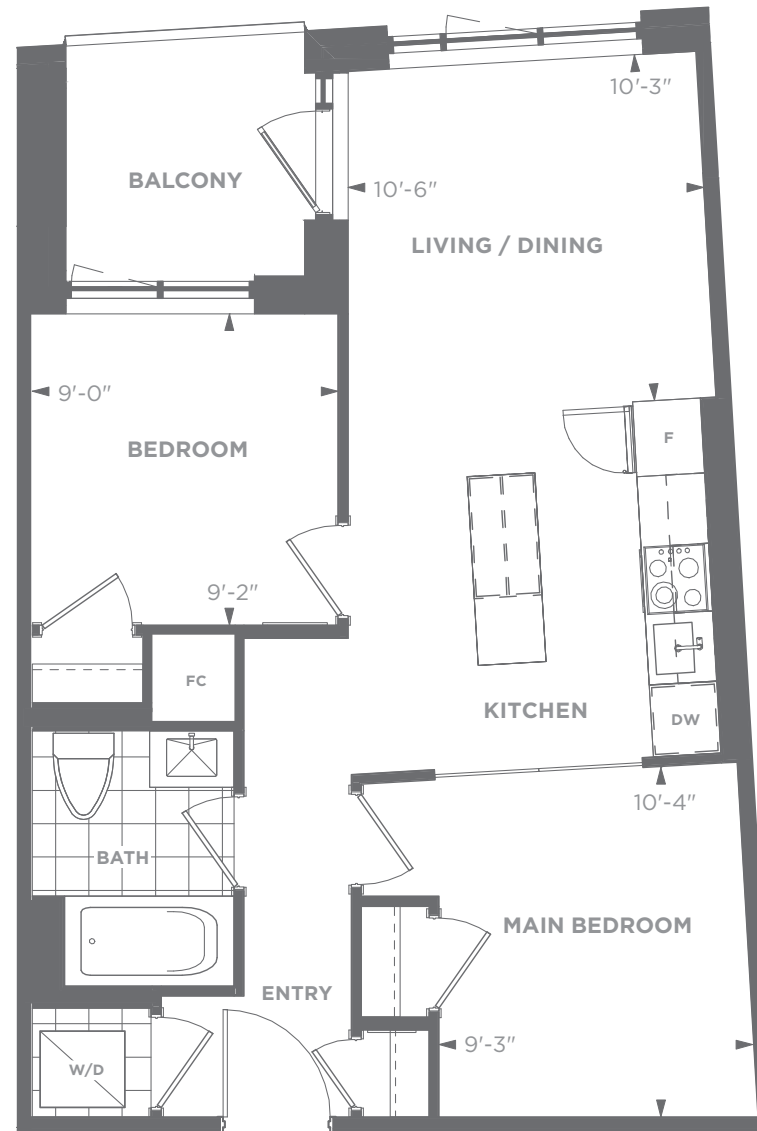

## WEST TOWER CONDO SUITES

43-A

2 Bedroom

Suite Area: 648 sq. ft.

Outdoor Area: 52 sq. ft.

Total Area: 700 sq. ft.

WHOLE LIFE  
CARBON IMPACT

55.5

tonnes CO<sub>2</sub>

Daniels  
love where you live™

LEVEL 2  
SUITE AREA: 648 sq. ft.  
OUTDOOR AREA: 49 sq. ft.  
TOTAL AREA: 697 sq. ft.

All areas and stated room dimensions are approximate. Note: Actual usable floor space may vary from the stated floor area. Floor area is measured in accordance with the HCRA directive on floor area calculations. Size and location of windows may vary. The purchaser acknowledges that the actual unit purchased may be a reversed layout to the plan shown. Illustration is artist's concept. E. & O. E. Outdoor area will vary depending on suite location within the building. Please speak with a Sales Representative for details.