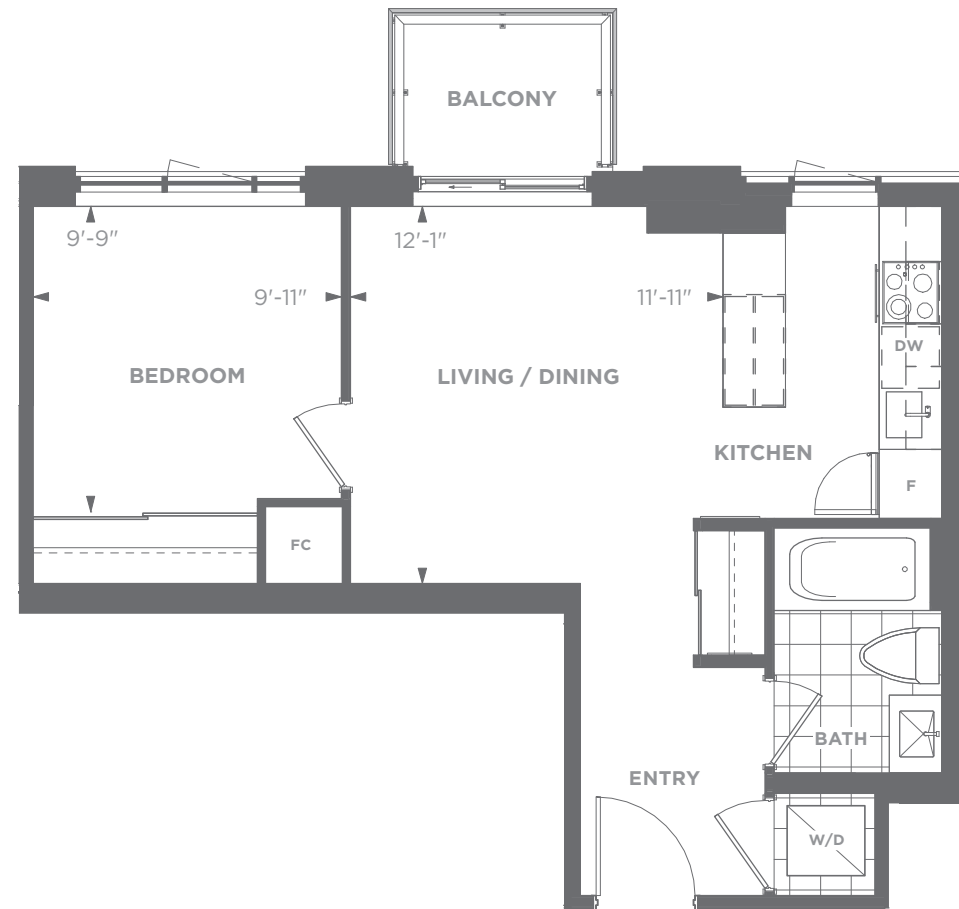

Daniels MPV2

An EcoUrban Community

EAST TOWER CONDO SUITES

4-A

1 Bedroom
Suite Area: 564 sq. ft.
Outdoor Area: 31 sq. ft.
Total Area: 595 sq. ft.

WHOLE LIFE
CARBON IMPACT

48.3
tonnes CO₂

Daniels
love where you live™

LEVEL 11
SUITE AREA: 564 sq. ft.
OUTDOOR AREA: 82 sq. ft.
TOTAL AREA: 646 sq. ft.

EAST TOWER

All areas and stated room dimensions are approximate. Note: Actual usable floor space may vary from the stated floor area. Floor area is measured in accordance with the HCRA directive on floor area calculations. Size and location of windows may vary. The purchaser acknowledges that the actual unit purchased may be a reversed layout to the plan shown. Illustration is artist's concept. E. & O. E. Outdoor area will vary depending on suite location within the building. Please speak with a Sales Representative for details.