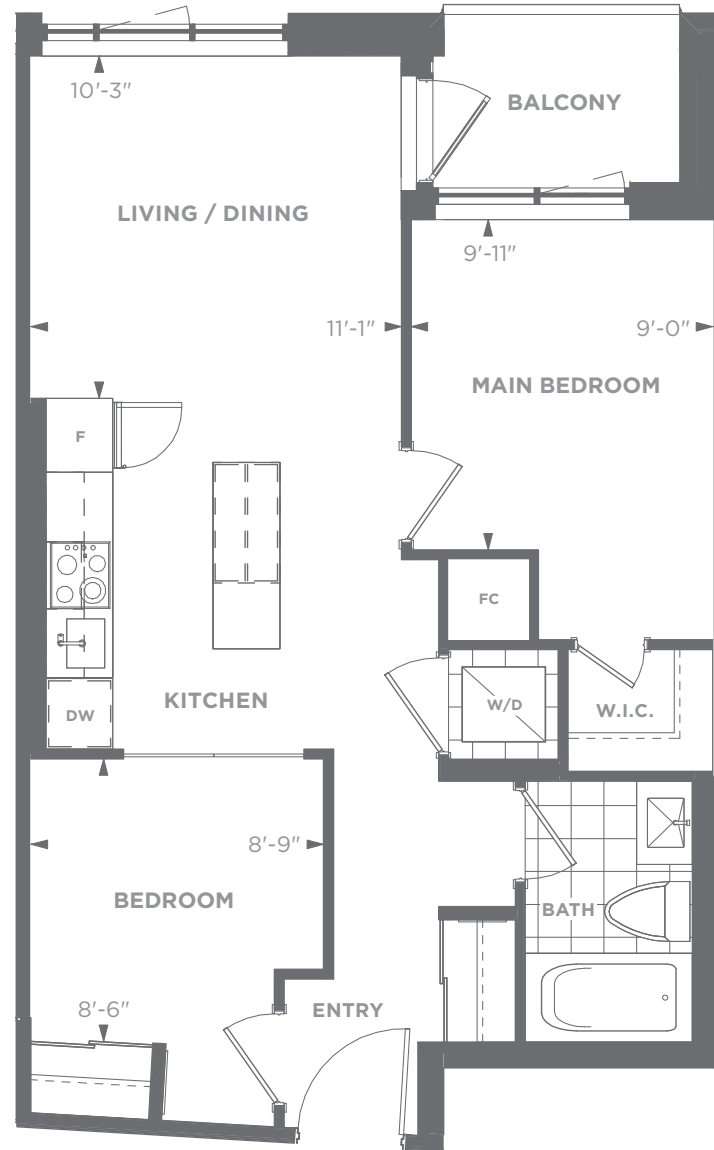

## WEST TOWER CONDO SUITES

### 32-A

2 Bedroom  
Suite Area: 667 sq. ft.  
Outdoor Area: 38 sq. ft.  
Total Area: 705 sq. ft.

WHOLE LIFE  
CARBON IMPACT

**57.1**  
tonnes CO<sub>2</sub>

Daniels  
love where you live™

LEVEL 2  
SUITE AREA: 667 sq. ft.  
OUTDOOR AREA: 35 sq. ft.  
TOTAL AREA: 702 sq. ft.

### WEST TOWER

All areas and stated room dimensions are approximate. Note: Actual usable floor space may vary from the stated floor area. Floor area is measured in accordance with the HCRA directive on floor area calculations. Size and location of windows may vary. The purchaser acknowledges that the actual unit purchased may be a reversed layout to the plan shown. Illustration is artist's concept. E. & O. E. Outdoor area will vary depending on suite location within the building. Please speak with a Sales Representative for details.