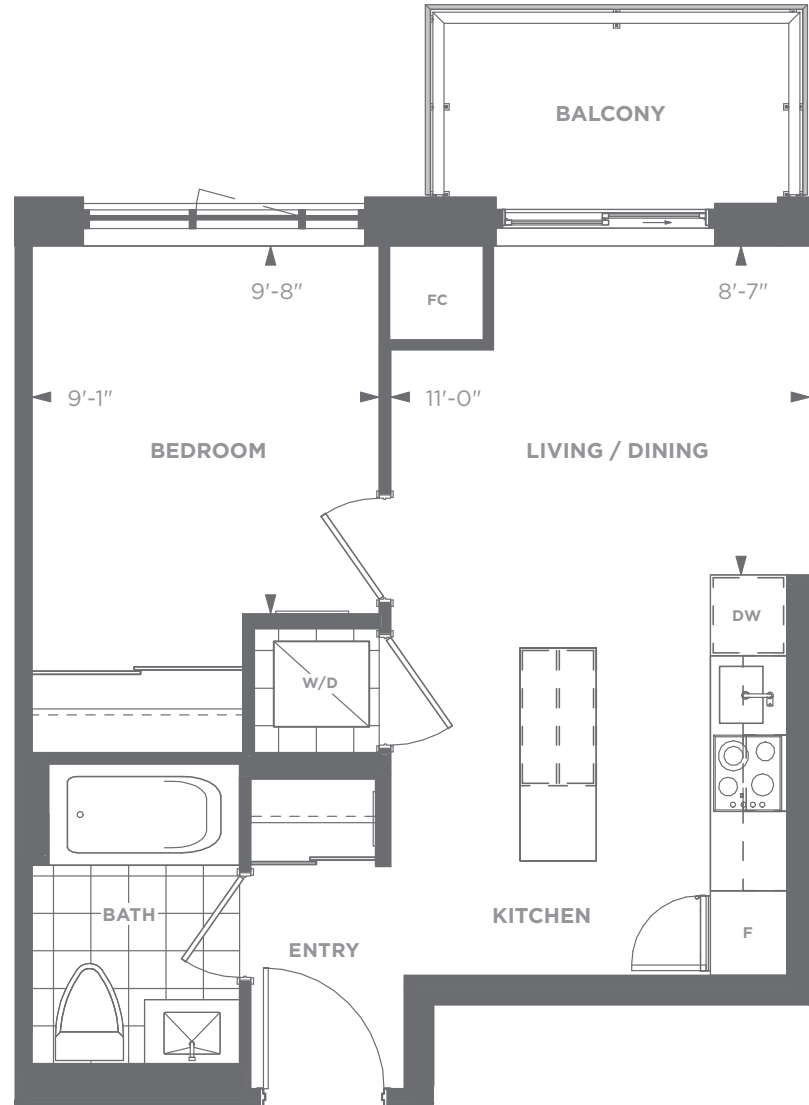

Daniels MPV2

An EcoUrban Community

EAST TOWER CONDO SUITES

3-A

1 Bedroom
Suite Area: 485 sq. ft.
Outdoor Area: 43 sq. ft.
Total Area: 528 sq. ft.

WHOLE LIFE
CARBON IMPACT

41.5
tonnes CO₂

Daniels
love where you live™

LEVEL 11
SUITE AREA: 485 sq. ft.
OUTDOOR AREA: 57 sq. ft.
TOTAL AREA: 542 sq. ft.

All areas and stated room dimensions are approximate. Note: Actual usable floor space may vary from the stated floor area. Floor area is measured in accordance with the HCRA directive on floor area calculations. Size and location of windows may vary. The purchaser acknowledges that the actual unit purchased may be a reversed layout to the plan shown. Illustration is artist's concept. E. & O. E. Outdoor area will vary depending on suite location within the building. Please speak with a Sales Representative for details.