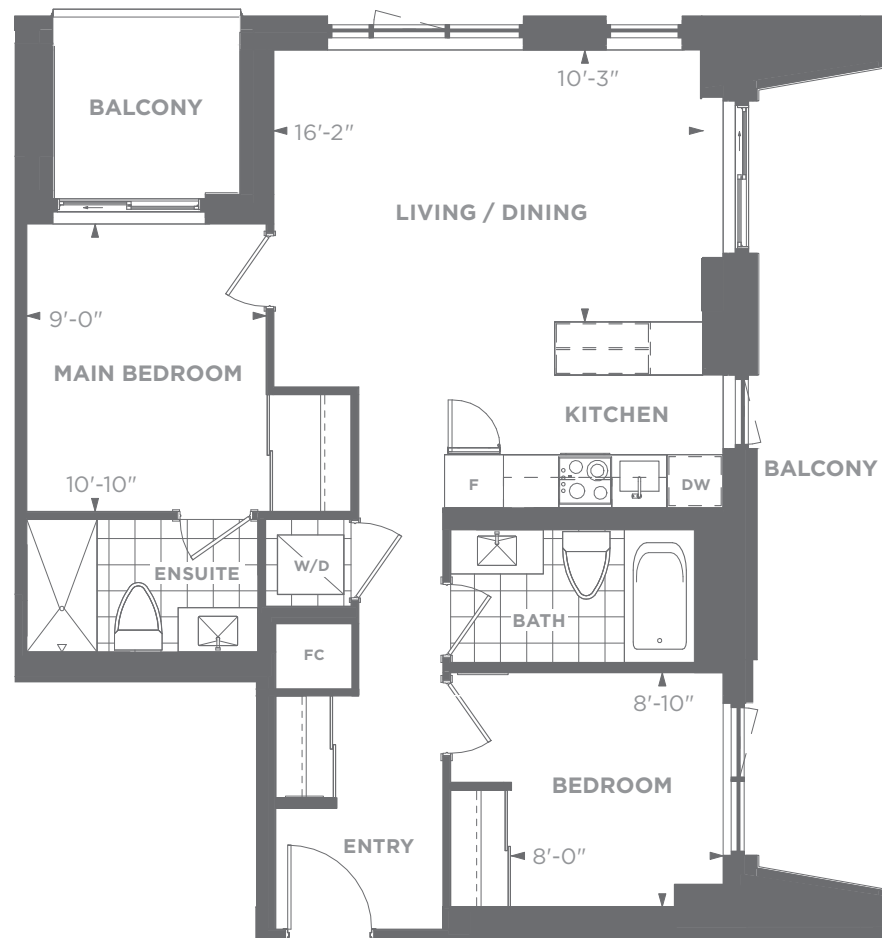

Daniels MPV2

An EcoUrban Community

WEST TOWER CONDO SUITES

29-A

2 Bedroom
Suite Area: 840 sq. ft.
Outdoor Area: 202 sq. ft.
Total Area: 1,042 sq. ft.

WHOLE LIFE
CARBON IMPACT

71.9
tonnes CO₂

Daniels
love where you live™

LEVEL 2
SUITE AREA: 840 sq. ft.
OUTDOOR AREA: 198 sq. ft.
TOTAL AREA: 1,038 sq. ft.

All areas and stated room dimensions are approximate. Note: Actual usable floor space may vary from the stated floor area. Floor area is measured in accordance with the HCRA directive on floor area calculations. Size and location of windows may vary. The purchaser acknowledges that the actual unit purchased may be a reversed layout to the plan shown. Illustration is artist's concept. E. & O. E. Outdoor area will vary depending on suite location within the building. Please speak with a Sales Representative for details.