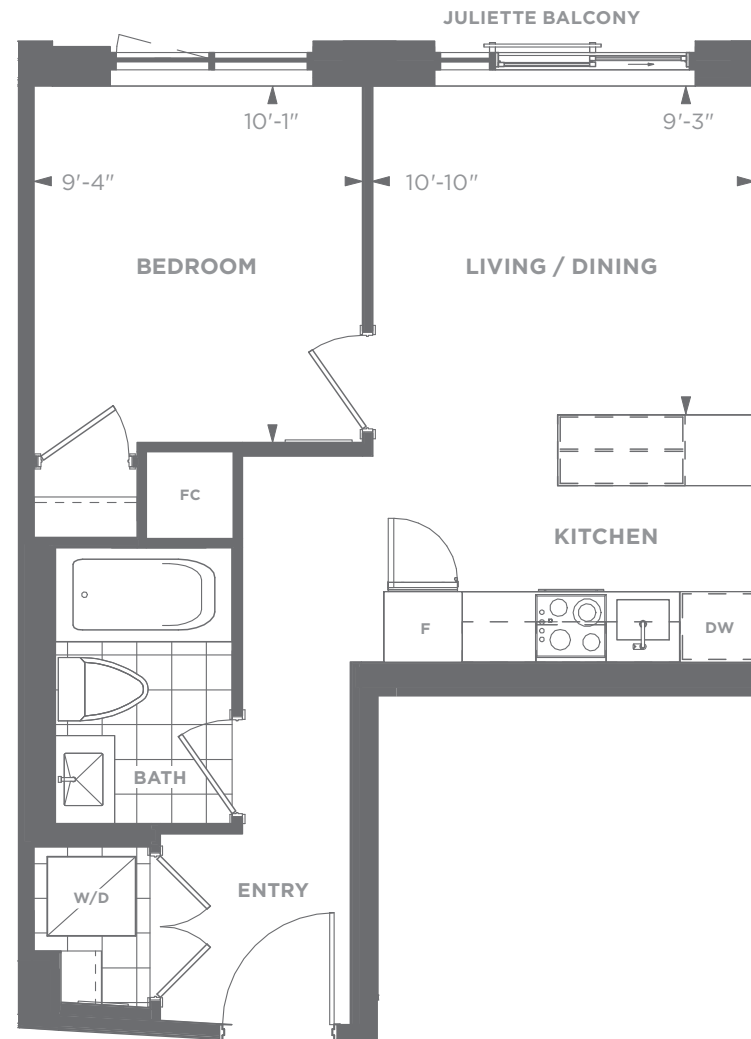

## WEST TOWER CONDO SUITES

### 28-A

1 Bedroom  
Suite Area: 506 sq. ft.  
Outdoor Area: 0 sq. ft.  
Total Area: 506 sq. ft.

WHOLE LIFE  
CARBON IMPACT

**43.3**  
tonnes CO<sub>2</sub>

Daniels  
love where you live™

LEVEL 5-7  
SUITE AREA: 506 sq. ft.  
OUTDOOR AREA: 40 sq. ft.  
TOTAL AREA: 546 sq. ft.

LEVEL 4  
SUITE AREA: 506 sq. ft.  
OUTDOOR AREA: 101 sq. ft.  
TOTAL AREA: 607 sq. ft.

All areas and stated room dimensions are approximate. Note: Actual usable floor space may vary from the stated floor area. Floor area is measured in accordance with the HCRA directive on floor area calculations. Size and location of windows may vary. The purchaser acknowledges that the actual unit purchased may be a reversed layout to the plan shown. Illustration is artist's concept. E. & O. E. Outdoor area will vary depending on suite location within the building. Please speak with a Sales Representative for details.