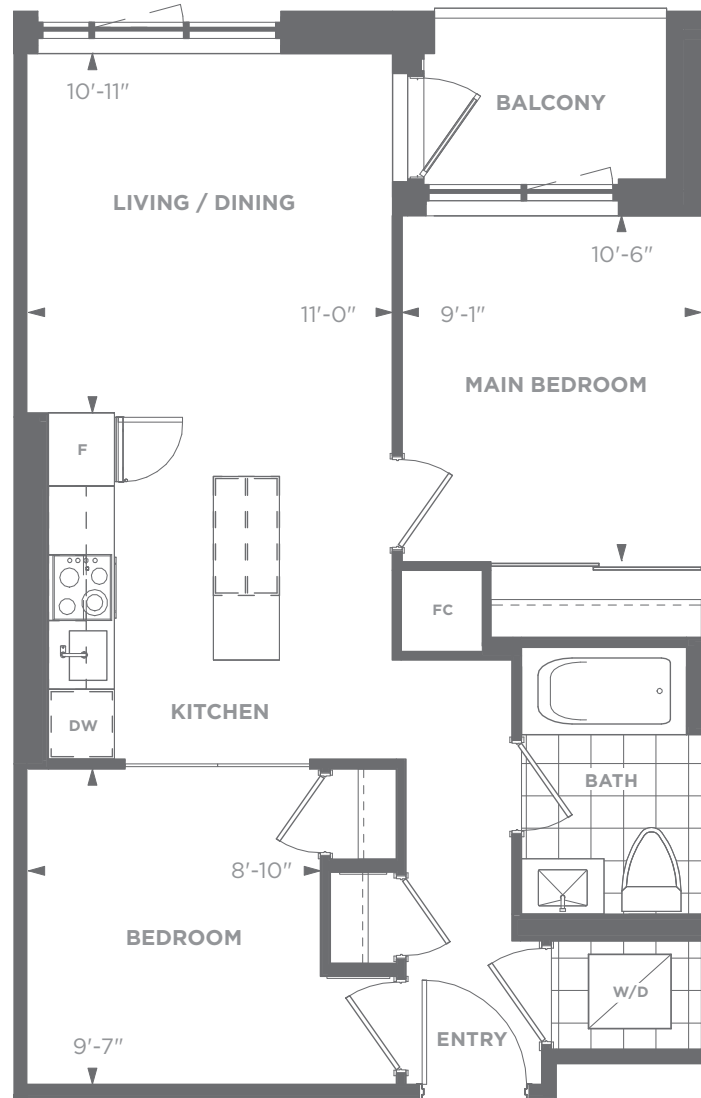

Daniels MPV2

An EcoUrban Community

EAST TOWER CONDO SUITES

28-A

2 Bedroom
Suite Area: 662 sq. ft.
Outdoor Area: 36 sq. ft.
Total Area: 698 sq. ft.

WHOLE LIFE
CARBON IMPACT

56.7
tonnes CO₂

Daniels
love where you live™

LEVEL 2
SUITE AREA: 662 sq. ft.
OUTDOOR AREA: 36 sq. ft.
TOTAL AREA: 698 sq. ft.

All areas and stated room dimensions are approximate. Note: Actual usable floor space may vary from the stated floor area. Floor area is measured in accordance with the HCRA directive on floor area calculations. Size and location of windows may vary. The purchaser acknowledges that the actual unit purchased may be a reversed layout to the plan shown. Illustration is artist's concept. E. & O. E. Outdoor area will vary depending on suite location within the building. Please speak with a Sales Representative for details.