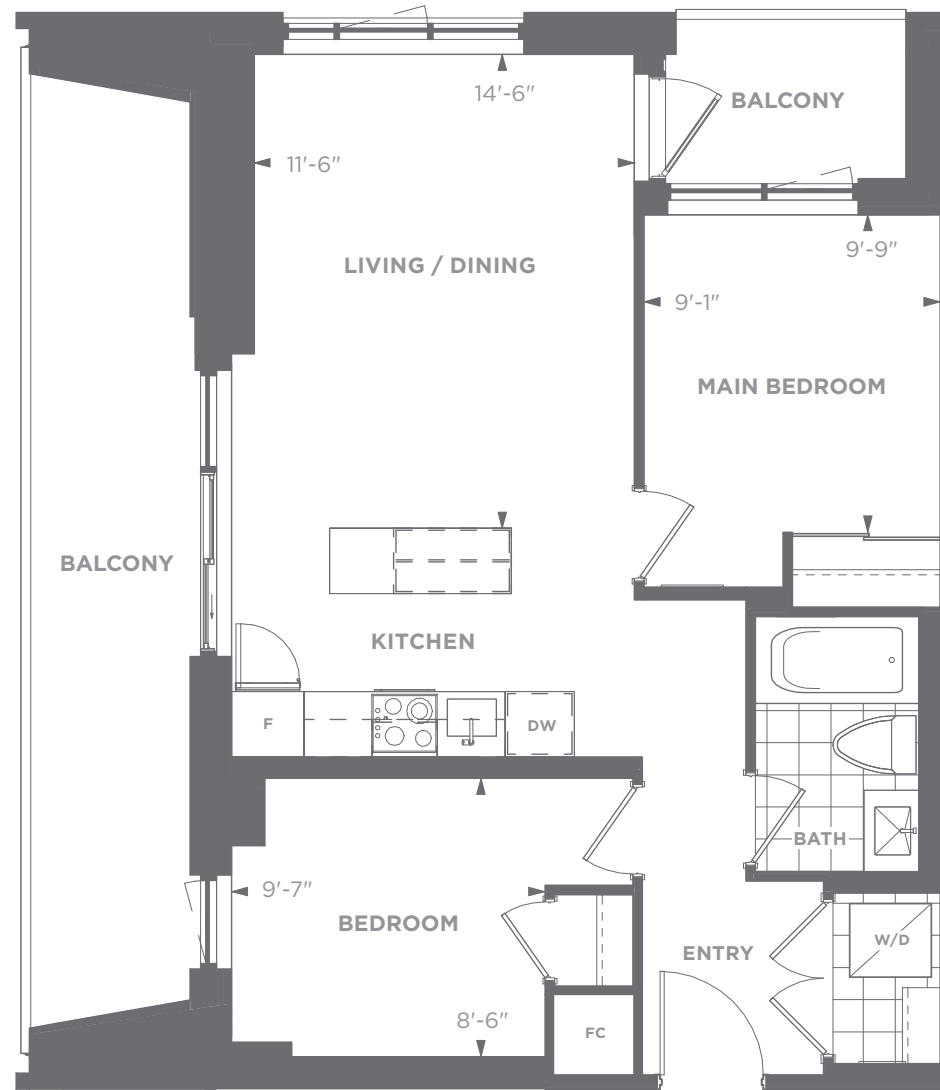

Daniels MPV2

An EcoUrban Community

EAST TOWER CONDO SUITES

27-A

2 Bedroom

Suite Area: 725 sq. ft.

Outdoor Area: 181 sq. ft.

Total Area: 906 sq. ft.

WHOLE LIFE
CARBON IMPACT

62.1

tonnes CO₂

Daniels
love where you live™

LEVEL 2
SUITE AREA: 725 sq. ft.
OUTDOOR AREA: 180 sq. ft.
TOTAL AREA: 905 sq. ft.

All areas and stated room dimensions are approximate. Note: Actual usable floor space may vary from the stated floor area. Floor area is measured in accordance with the HCRA directive on floor area calculations. Size and location of windows may vary. The purchaser acknowledges that the actual unit purchased may be a reversed layout to the plan shown. Illustration is artist's concept. E. & O. E. Outdoor area will vary depending on suite location within the building. Please speak with a Sales Representative for details.