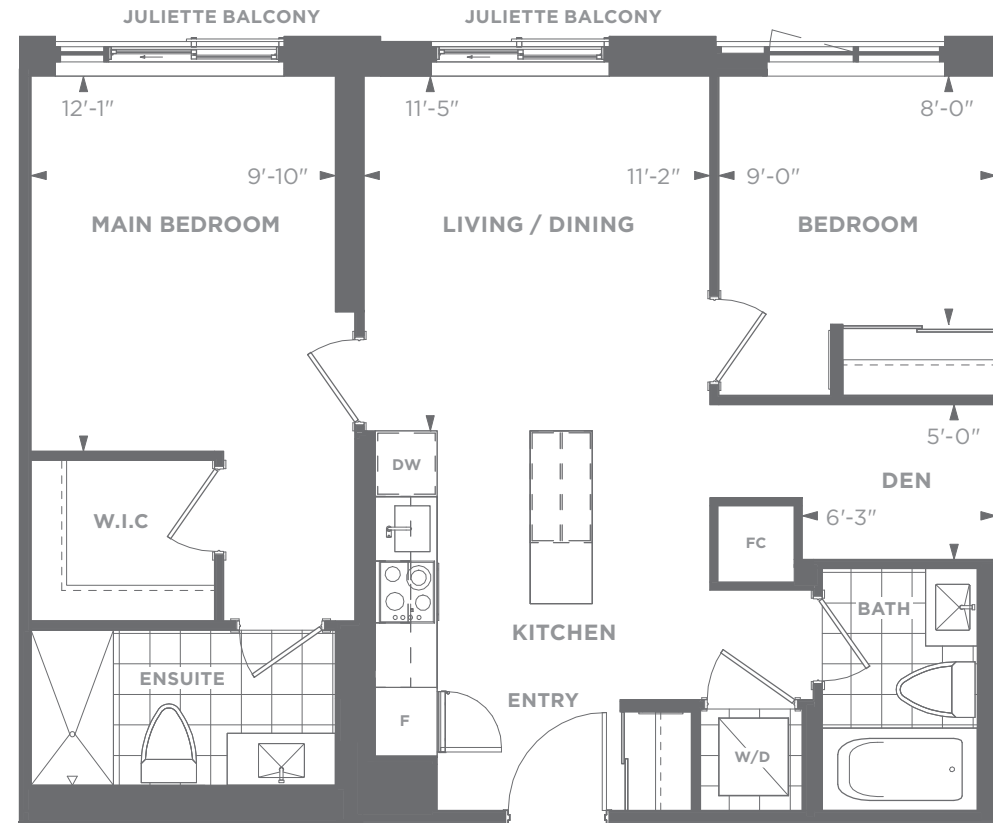

Daniels MPV2

An EcoUrban Community

WEST TOWER CONDO SUITES

24-C

2 Bedroom + Den
Suite Area: 813 sq. ft.
Outdoor Area: 0 sq. ft.
Total Area: 813 sq. ft.

WHOLE LIFE
CARBON IMPACT

69.6
tonnes CO₂

Daniels
love where you live™

LEVEL 4
SUITE AREA: 813 sq. ft.
OUTDOOR AREA: 82 sq. ft.
TOTAL AREA: 895 sq. ft.

All areas and stated room dimensions are approximate. Note: Actual usable floor space may vary from the stated floor area. Floor area is measured in accordance with the HCRA directive on floor area calculations. Size and location of windows may vary. The purchaser acknowledges that the actual unit purchased may be a reversed layout to the plan shown. Illustration is artist's concept. E. & O. E. Outdoor area will vary depending on suite location within the building. Please speak with a Sales Representative for details.