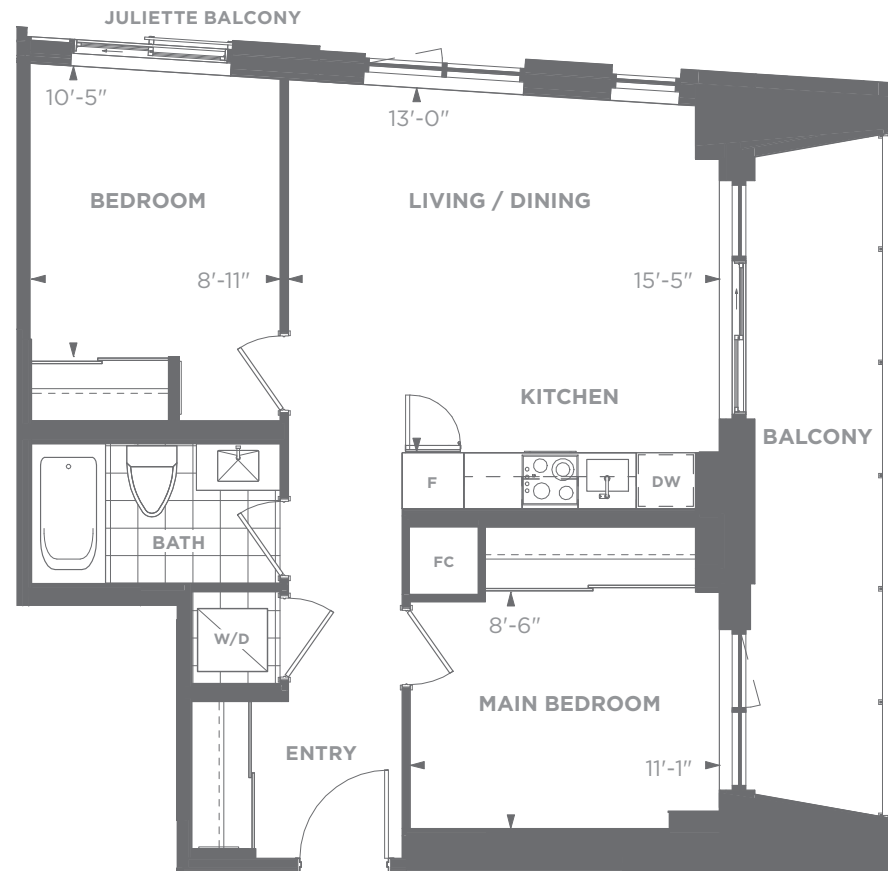

Daniels MPV2

An **EcoUrban** Community

EAST TOWER CONDO SUITES

20-A

2 Bedroom
Suite Area: 722 sq. ft.
Outdoor Area: 116 sq. ft.
Total Area: 838 sq. ft.

WHOLE LIFE
CARBON IMPACT

61.8
tonnes CO₂

Daniels
love where you live™

LEVEL 4
SUITE AREA: 722 sq. ft.
OUTDOOR AREA: 153 sq. ft.
TOTAL AREA: 875 sq. ft.

All areas and stated room dimensions are approximate. Note: Actual usable floor space may vary from the stated floor area. Floor area is measured in accordance with the HCRA directive on floor area calculations. Size and location of windows may vary. The purchaser acknowledges that the actual unit purchased may be a reversed layout to the plan shown. Illustration is artist's concept. E. & O. E. Outdoor area will vary depending on suite location within the building. Please speak with a Sales Representative for details.