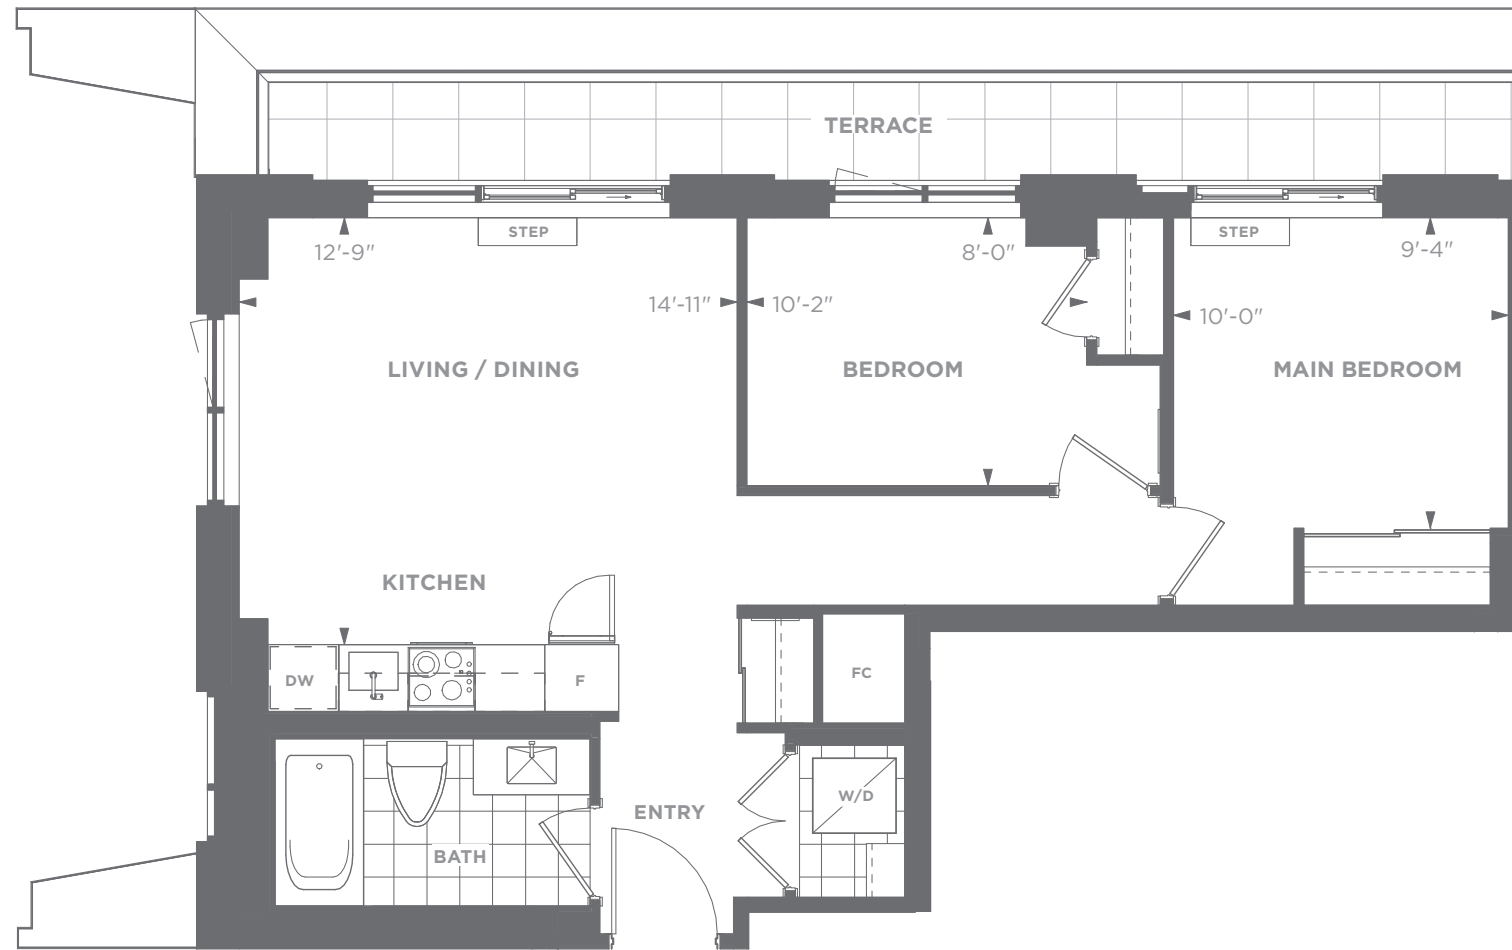

## WEST TOWER CONDO SUITES

2-T

2 Bedroom  
Suite Area: 751 sq. ft.  
Outdoor Area: 108 sq. ft.  
Total Area: 859 sq. ft.

WHOLE LIFE  
CARBON IMPACT

**64.3**  
tonnes CO<sub>2</sub>

Daniels  
love where you live™

WEST TOWER

LEVEL 11

All areas and stated room dimensions are approximate. Note: Actual usable floor space may vary from the stated floor area. Floor area is measured in accordance with the HCRA directive on floor area calculations. Size and location of windows may vary. The purchaser acknowledges that the actual unit purchased may be a reversed layout to the plan shown. Illustration is artist's concept. E. & O. E. Outdoor area will vary depending on suite location within the building. Please speak with a Sales Representative for details.