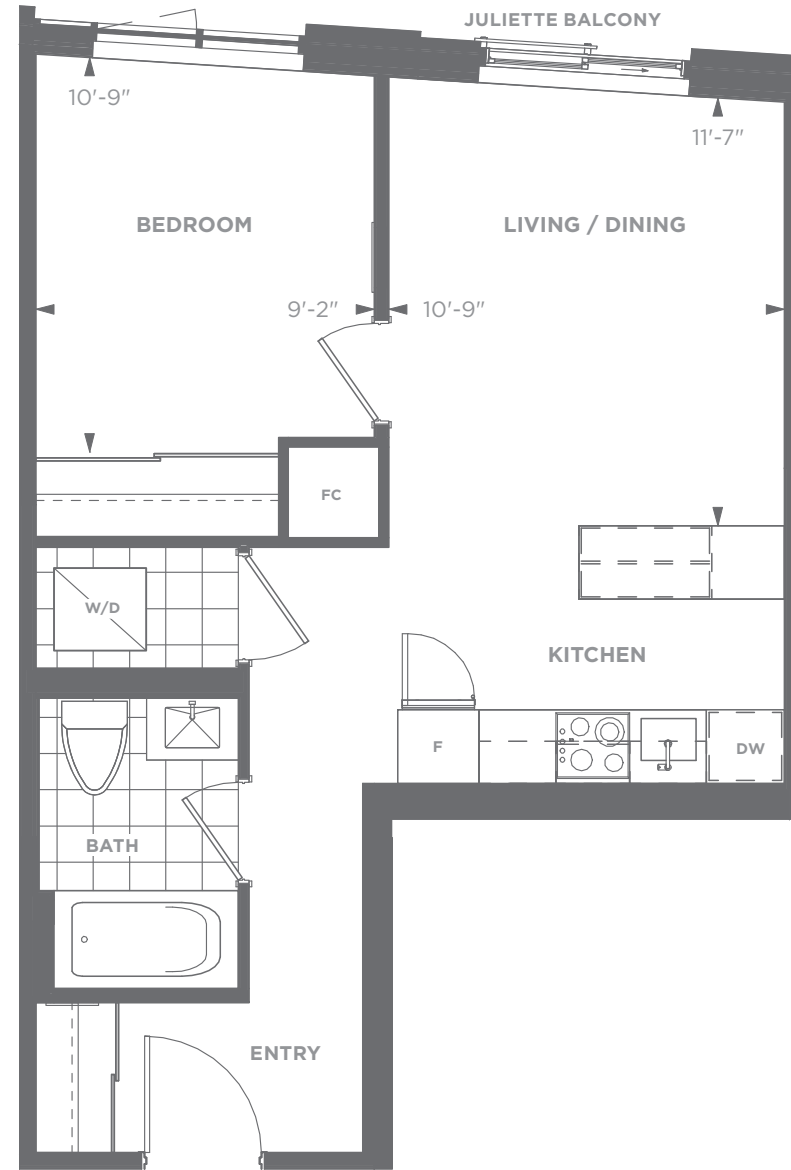

Daniels MPV2

An EcoUrban Community

EAST TOWER CONDO SUITES

19-A

1 Bedroom

Suite Area: 558 sq. ft.

Outdoor Area: 0 sq. ft.

Total Area: 558 sq. ft.

WHOLE LIFE
CARBON IMPACT

47.8

tonnes CO₂

Daniels
love where you live™

All areas and stated room dimensions are approximate. Note: Actual usable floor space may vary from the stated floor area. Floor area is measured in accordance with the HCRA directive on floor area calculations. Size and location of windows may vary. The purchaser acknowledges that the actual unit purchased may be a reversed layout to the plan shown. Illustration is artist's concept. E. & O. E. Outdoor area will vary depending on suite location within the building. Please speak with a Sales Representative for details.