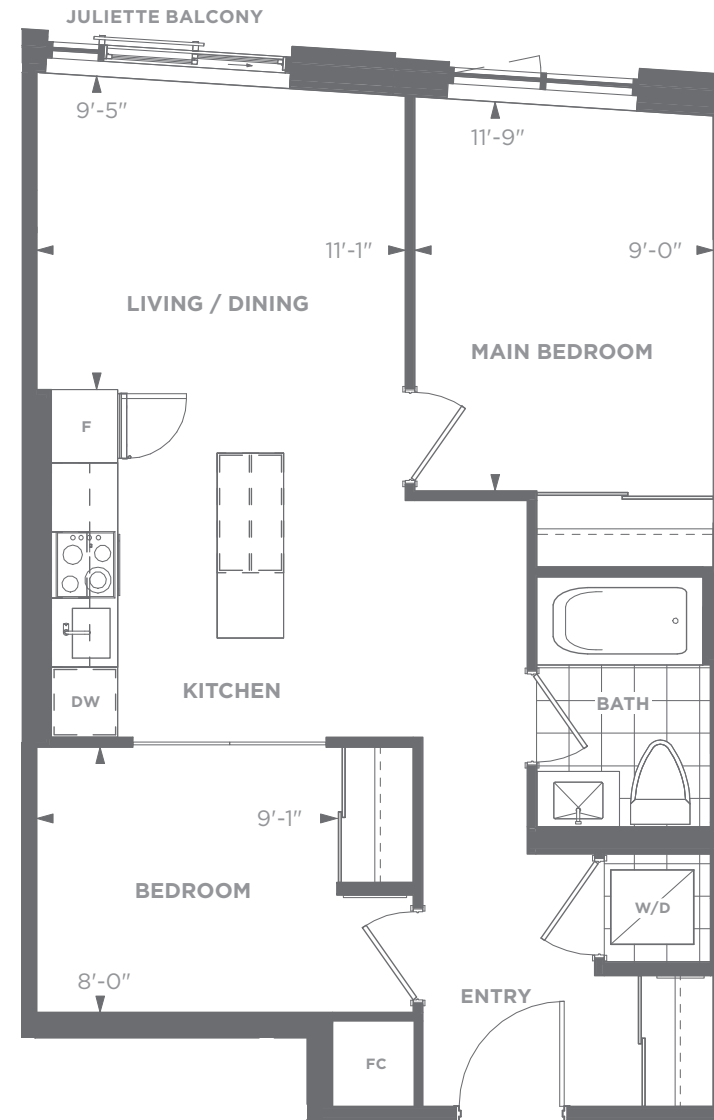

Daniels MPV2

An **EcoUrban** Community

EAST TOWER CONDO SUITES

18-A

2 Bedroom

Suite Area: 671 sq. ft.

Outdoor Area: 0 sq. ft.

Total Area: 671 sq. ft.

WHOLE LIFE
CARBON IMPACT

57.4
tonnes CO₂

Daniels
love where you live™

All areas and stated room dimensions are approximate. Note: Actual usable floor space may vary from the stated floor area. Floor area is measured in accordance with the HCRA directive on floor area calculations. Size and location of windows may vary. The purchaser acknowledges that the actual unit purchased may be a reversed layout to the plan shown. Illustration is artist's concept. E. & O. E. Outdoor area will vary depending on suite location within the building. Please speak with a Sales Representative for details.