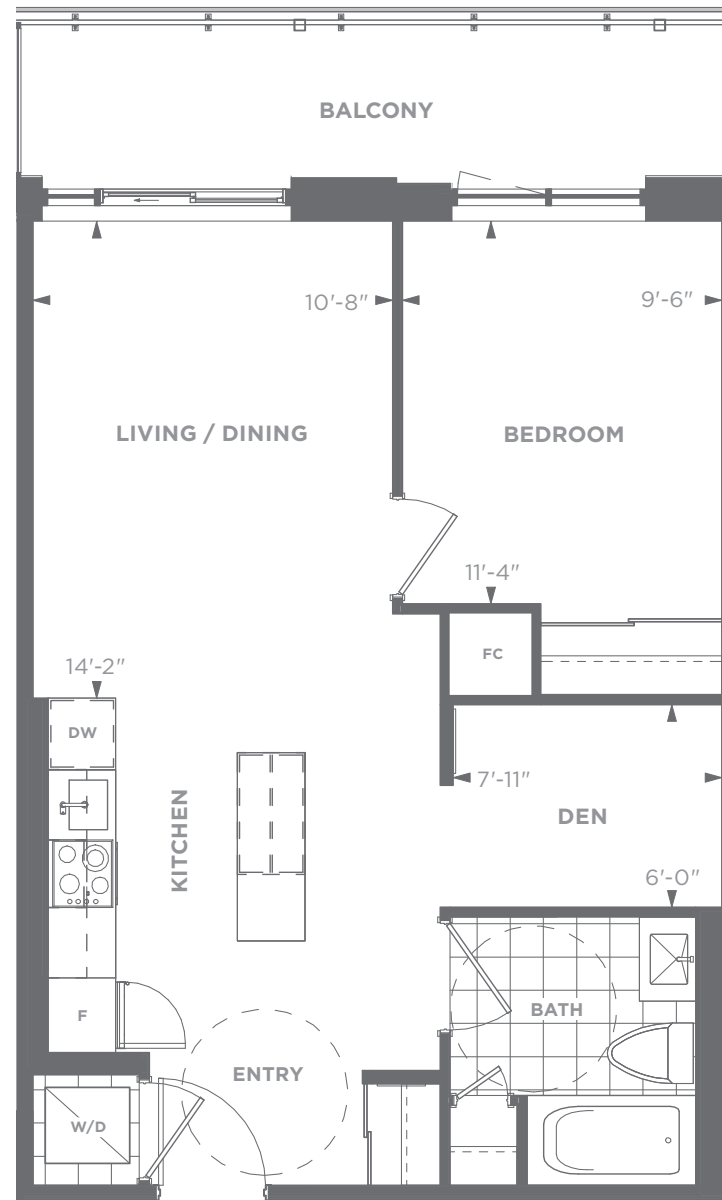

## WEST TOWER CONDO SUITES

### 18-A (BF)

1 Bedroom + Den  
Suite Area: 646 sq. ft.  
Outdoor Area: 101 sq. ft.  
Total Area: 747 sq. ft.

WHOLE LIFE  
CARBON IMPACT

**55.3**  
tonnes CO<sub>2</sub>

Daniels  
love where you live™

All areas and stated room dimensions are approximate. Note: Actual usable floor space may vary from the stated floor area. Floor area is measured in accordance with the HCRA directive on floor area calculations. Size and location of windows may vary. The purchaser acknowledges that the actual unit purchased may be a reversed layout to the plan shown. Illustration is artist's concept. E. & O. E. Outdoor area will vary depending on suite location within the building. Please speak with a Sales Representative for details.