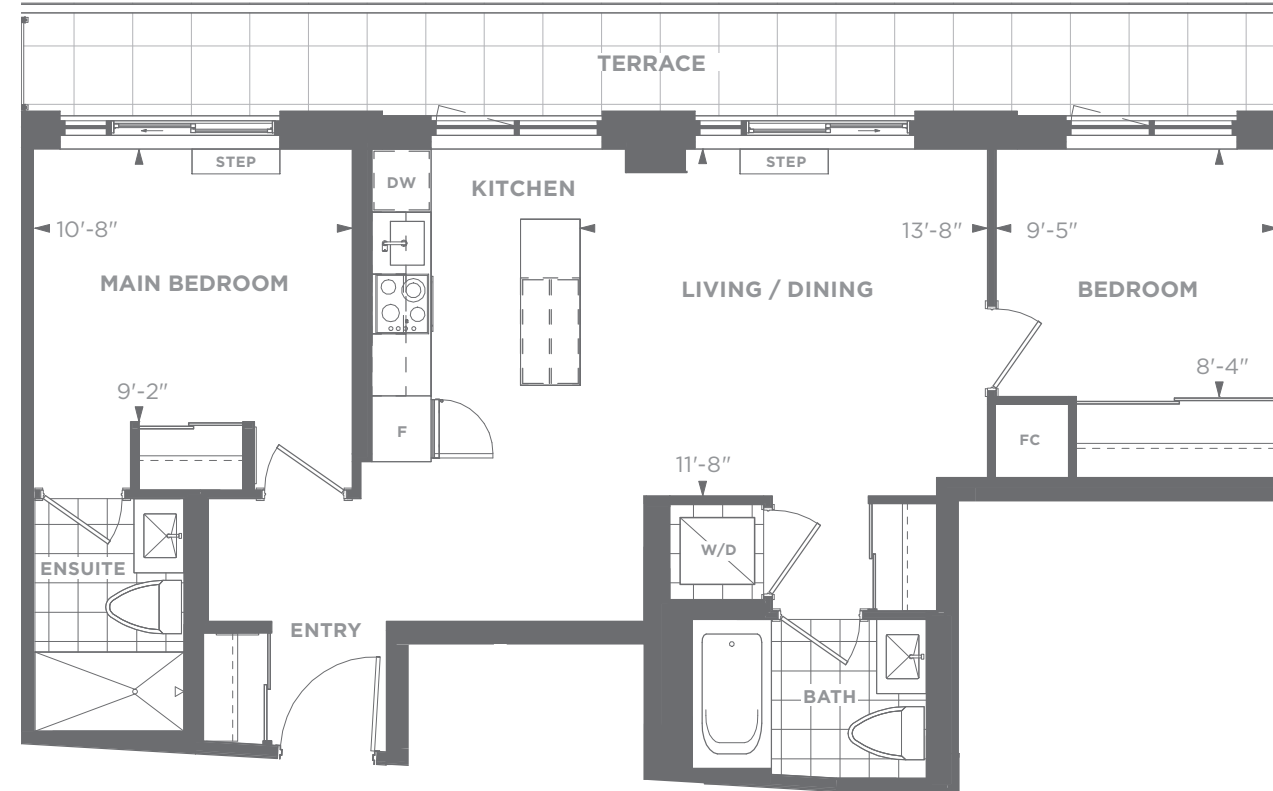

## WEST TOWER CONDO SUITES

12-T

2 Bedroom  
Suite Area: 819 sq. ft.  
Outdoor Area: 145 sq. ft.  
Total Area: 964 sq. ft.

WHOLE LIFE  
CARBON IMPACT

**70.1**  
tonnes CO<sub>2</sub>

Daniels  
love where you live™

WEST TOWER

LEVEL 11

All areas and stated room dimensions are approximate. Note: Actual usable floor space may vary from the stated floor area. Floor area is measured in accordance with the HCRA directive on floor area calculations. Size and location of windows may vary. The purchaser acknowledges that the actual unit purchased may be a reversed layout to the plan shown. Illustration is artist's concept. E. & O. E. Outdoor area will vary depending on suite location within the building. Please speak with a Sales Representative for details.