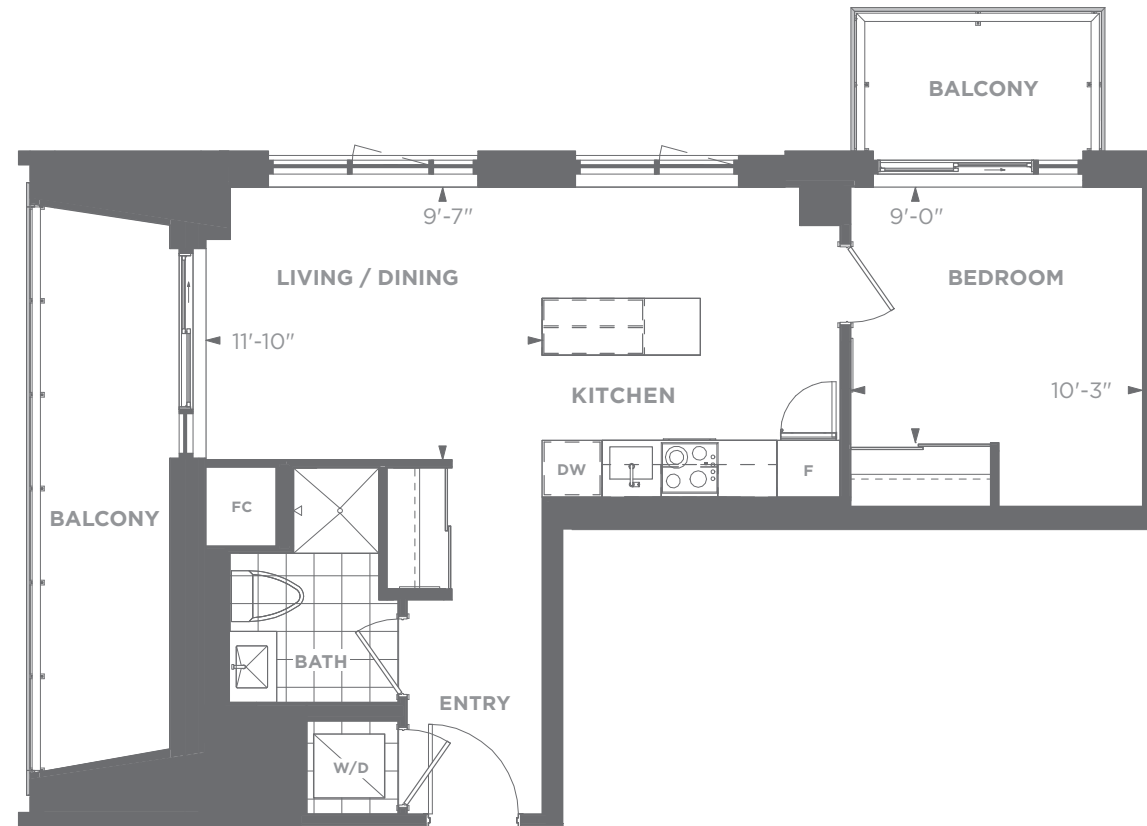

Daniels MPV2

An EcoUrban Community

EAST TOWER CONDO SUITES

1-A

1 Bedroom
Suite Area: 613 sq. ft.
Outdoor Area: 131 sq. ft.
Total Area: 744 sq. ft.

WHOLE LIFE
CARBON IMPACT

52.5
tonnes CO₂

Daniels
love where you live™

LEVEL 11
SUITE AREA: 613 sq. ft.
OUTDOOR AREA: 179 sq. ft.
TOTAL AREA: 792 sq. ft.

EAST TOWER

All areas and stated room dimensions are approximate. Note: Actual usable floor space may vary from the stated floor area. Floor area is measured in accordance with the HCRA directive on floor area calculations. Size and location of windows may vary. The purchaser acknowledges that the actual unit purchased may be a reversed layout to the plan shown. Illustration is artist's concept. E. & O. E. Outdoor area will vary depending on suite location within the building. Please speak with a Sales Representative for details.